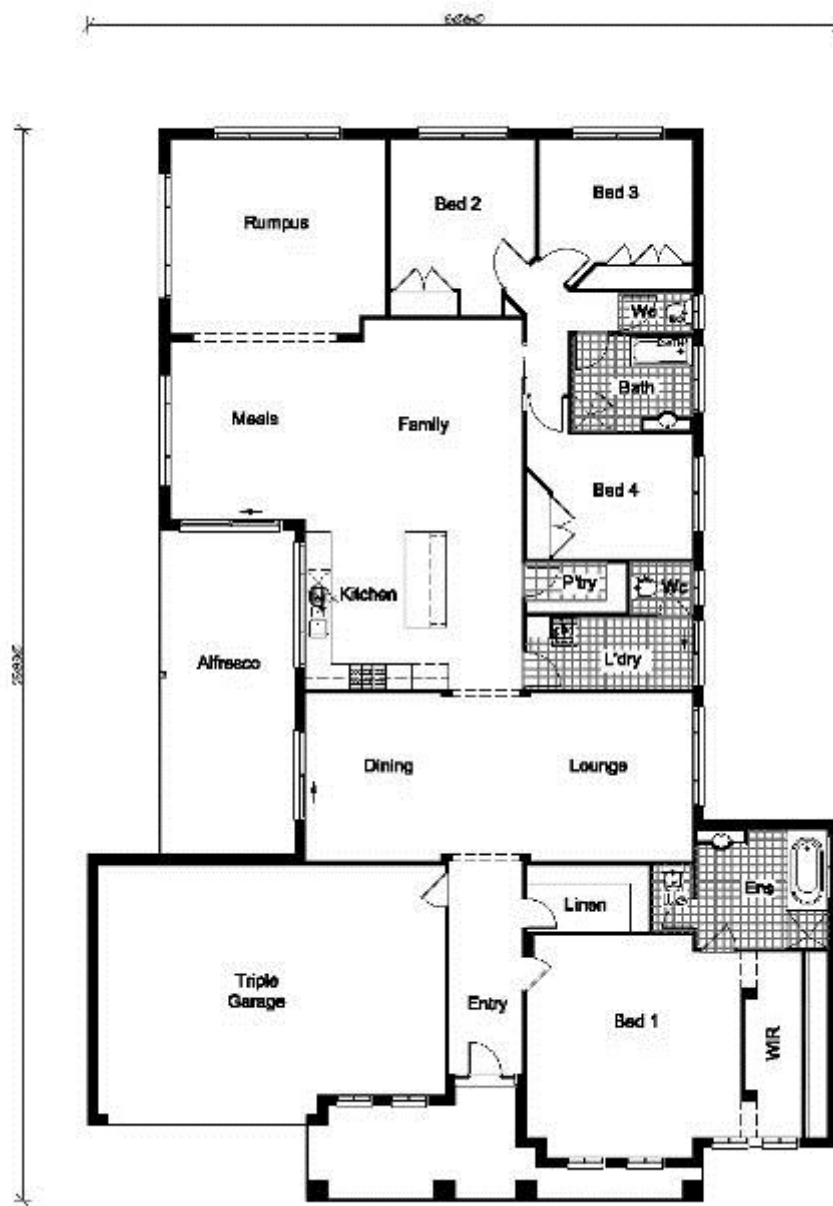

THE SEAFORTH

Elegant. Spacious. Classic. Your ideal family home.

The Seaforth

Area: 367.35 m² / 39.5 sqs

KENSINGTON
BUILDING GROUP